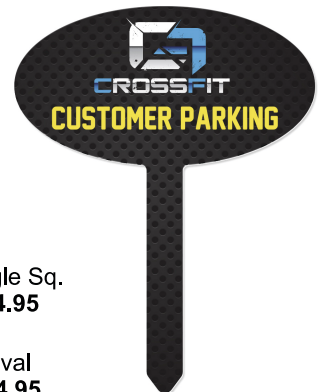

Catch the watchful neighborhood eye with a Unisub yard sign. This yard sign is UV resistant and are perfect for directions, advertisement and the simple lawn décor.

Actual photos that are currently on display in MN and IA of my 4 yr old daughter who passed away of SUDEP on May 17, 2018. These are working beautifully on display in loved ones yards and indoors since June 2018. Even in the MN Winter.

UN4776 Large Sq. 2 Legs  
7.75" x 15.83" = \$49.95

UN4773 Small Sq.  
4" x 10" = \$24.95

UN4774 Rectangle Sq.  
7.75" x 10" = \$34.95

UN4775 Large Oval  
7.75" x 10" = \$34.95

Completely Free Standing - No Stake/Holder Needed